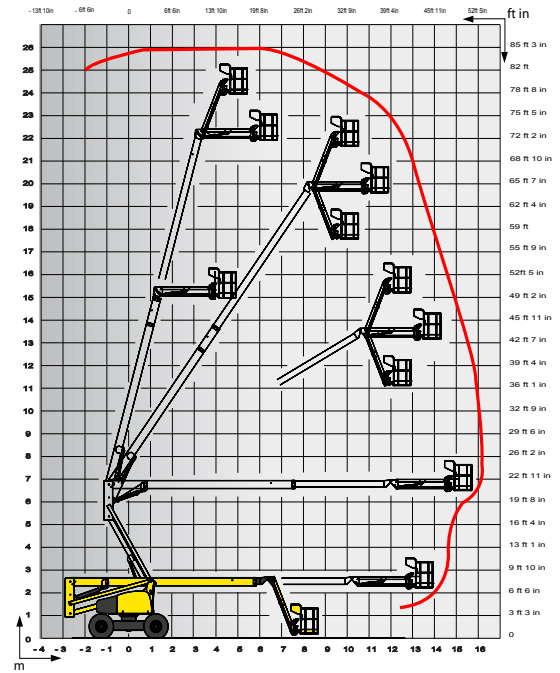

Optimal productivity

- Up to 4 simultaneous, proportional movements
- Optimal transport length

Excellent maneuverability in the tightest spaces

- Shortest turning radius
- No turret tailswing

Outstanding rough terrain driving features

- 4 wheel drive and 4 wheel steer
- Differential wheel lock
- 42 cm ground clearance

HA260 PX

ROUGH TERRAIN ARTICULATING BOOMS

TECHNICAL DATA

HA260 PX

Working height	25.6 m
Platform height	23.6 m
Horizontal outreach	16.2 m
Up and over clearance	6.76 m
Lift capacity	230 kg
F x G Platform size	1.8 x 0.8 m
A Length - stowed	12 m
H Transport length	9.5 m
B Width	2.38 m
C Height - stowed	2.71 m
Vertical jib rotation	140° (+70/-70)
Platform rotation	180° (+90/-90)
Turntable rotation	360°
Tailswing	0 m
Tailswing riser down	1.76 m
D Wheelbase	2.8 m
E Ground clearance	42 cm
Tilt	5°
Drive speed	0.5 - 4.5 km/h
Gradeability	40 %
Turning radius - outside	4.15 m
Tires - foam-filled	385/65-22.5
Power source	33.2 kW - 45.1 hp
Weight	15 890 kg

STANDARD EQUIPMENT

- 4 Wheel drive and steer
- Differential wheel lock increasing rough terrain capacity
- Proportional controls enhancing comfort and safety
- 4 simultaneous movements for highest productivity
- 230 kg (2 persons) load capacity
- Sound and light alarm for tilt and load
- Electric pump system and emergency descent
- 12 V battery / electrical control system
- Safe to use in winds up to 45 km/h – 28 mph
- Hourmeter
- Tow hooks