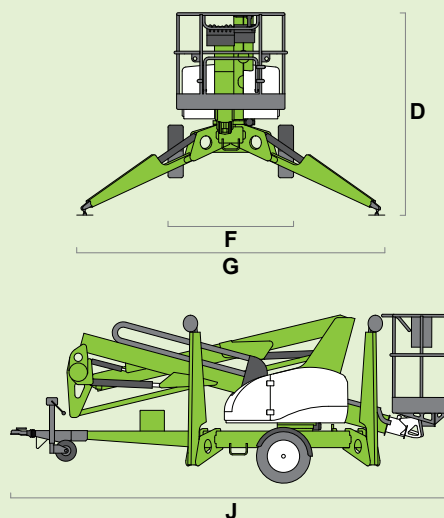

niftylift

150T

(A) 14.7m
48ft 6in

(B) 12.7m
42ft

(C) 7.55m
25ft

225kg
500lbs

1.4m x 0.7m
4ft 7in x 2ft 4in

(D) 2m
6ft 7in

(F) 1.6m
5ft 3in

(G) 3.8m
12ft 6in

(J) 5.55m
18ft 3in

1725kg
3800lbs

niftylift

Fingle Drive, Stonebridge
Milton Keynes, MK13 0ER
England, United Kingdom
+44 (0)1908 223456
sales@niftylift.com
www.niftylift.com