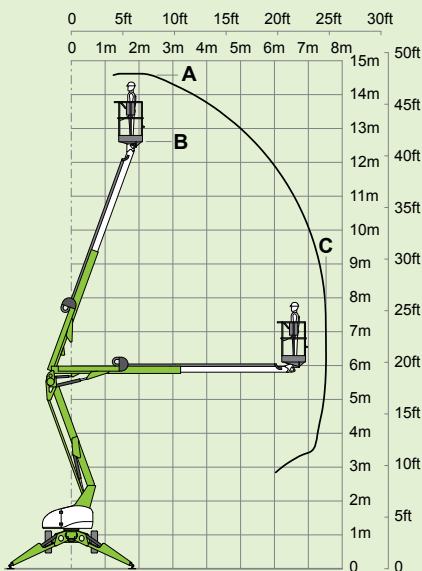

niftylift

150T

(A) 14.7m
48ft 6in

(B) 12.7m
42ft

(C) 7.55m
25ft

225kg
500lbs

1.4m x 0.7m
4ft 7in x 2ft 4in

(D) 2m
6ft 7in

(F) 1.6m
5ft 3in

(G) 3.8m
12ft 6in

(J) 5.55m
18ft 3in

1725kg
3800lbs

niftylift

Fingle Drive, Stonebridge
Milton Keynes, MK13 0ER
England, United Kingdom
+44 (0)1908 223456
sales@niftylift.com
www.niftylift.com